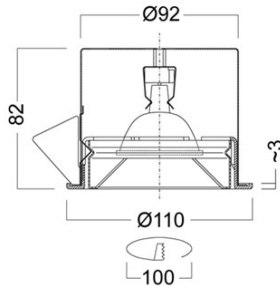

0648

Downlight for recessed installation

Description

Downlight for recessed installation with body made in zinc coated steel. IP20. All internal wiring is heat resistant. Trims in white, chrome or brass. Decors available. The downlight is available with or without transformer.

Light source	QR (GU 5,3)	Dimension	Ø = 11
Housing	Zinc coated steel	(mm)	H = 163

0648

Downlight for recessed installation

Measurement drawings

0648 GU 5,3 Standard

Item description	Item no.	Minimum Voltage -10% (V)	Connection Type
0648/MAX50/230/12/IP20/PLUG WAGO+CABLE/SILVER /MOUNTING HIGHT	0648373461	230	3-pole Wago plug
0648/MAX50/230/12/IP20/PLUG WAGO+CABLE/SILVER /MOUNTING HIGHT	0648373470	230	3-pole Wago plug
0648/MAX50/230/12/IP20/PLUG WAGO+CABLE/WHITE /MOUNTING HIGHT	0648573460	230	Wag plug
0648/MAX50/230/12/IP20/PLUG ENSTO/SILVER/GU5,3	0648374101	230	3-pole plug ENSTO NAC 31S.W
0648/MAX50/230/12/IP20/GX5,3/PLUG ENSTO/SILVER	0648374404	230	3-pole plug ENSTO NAC 31S.W