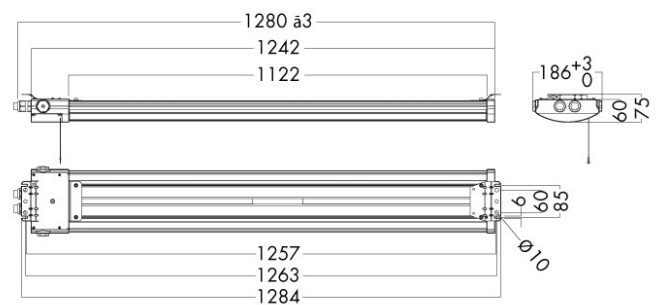

TL60 LED 4500