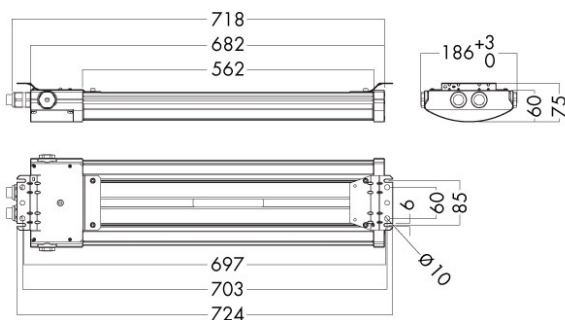

TL60 LED

Innovative watertight LED luminaire

Technical description

Mounting	Mounted to the ceiling or cable trays by: screws, different screwed or welded mounting brackets, shock mounts or triangles are available. Mounting distance adjustable.	Design	According to rules of maritime classification societies, additional VDE and IEC/EN
Electric	High quality driver and high end Led's for a long lifetime, battery backup for emergency and dimmable versions are available.	Approvals	Germanischer Lloyd approved
Housing	Seawater resistant, galvanized aluminium housing	Ambient Temperature	Operation from -35°C up to +55°C in standard version
Lightsource/Optic	Designed in two length with 2200 or 4500 lumen output from the fixture, Led's are covered by opalic polycarbonate diffuser.	Finish	Grey anodized
Application	For areas like car decks, open decks, engine rooms and other demanding applications such as extreme weather conditions at sea	Connection	Connection box with cable entry 2xM25x1.5 polyamide D7-17mm and blind plugs 2xM25x1.5 polyamide Terminal 3-pole/6 mm²

Measurement drawings

TL60 LED 2200