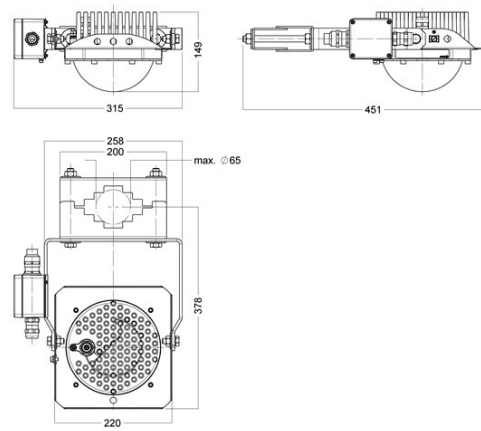

TX65 Pole Mounting