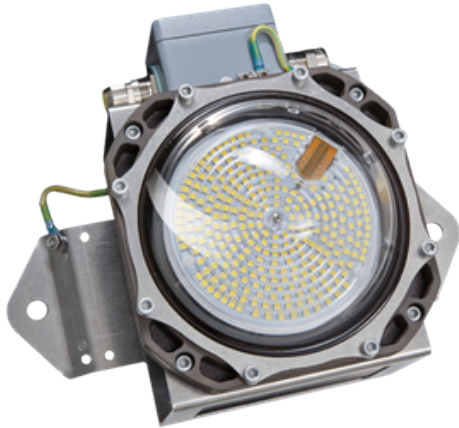

# TX65 LED

## Ex d LED area light

TX65 2 modules

TX65 1 module pole mounted

TX65 1 module

### Description

The TX65 LED area lighting is designed for installation and use in Hazardous areas, Zones 1 and 2.

By using latest LED technology it offers a virtually maintenance-free solution for all high and medium intensity lighting requirements on low power consumption. Seawater resistant aluminium anodized module housing for excellent cooling. Stainless steel ceiling or pole mounting. The light offers 100 000 hours lifetime at an ambient temperature of 45°C.

### Technical description

<b>Light source</b>	Array of LEDs with 3000 lm, 4500 lm output per module in 3000 K or 5000 K light colour temperature and CRI>80	<b>Approvals</b>	ATEX and IECEx approved
<b>Optic</b>	One or two module versions with safty glaas dome	<b>Ambient temperature</b>	Operation: - 50° C up to + 55° C Storage temperature: - 55° C up to + 80° C
<b>Housing</b>	Modules in die-casted, seawater resistant aluminium, designed for exelent heat management, frame and bracket stainless steel AISI 316L	<b>Finish</b>	Modules anodized
<b>Application</b>	Hazardous areas zone 1 and 2 Due to the extreme wide light output this area light can be used in low base applications instead of fixtures with tubes	<b>Mounting</b>	Ceiling mounted or pole mounting (for diameters up to 65mm)
<b>Design</b>	According to rules of maritime classification societies and IEC standards	<b>Connection</b>	Ex e external connection box, terminal 6 mm <sup>2</sup> 2 cable glands M25 Ex e brass nickel plated (others on request) standard for cable 10 to 17 mm