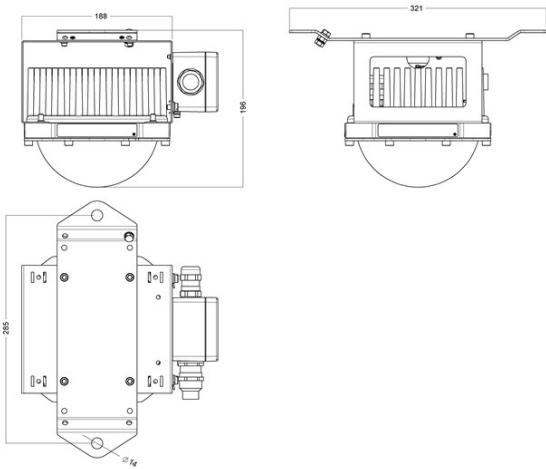

TX65 LED

Ex d LED area light

Measurement drawings

TX65 Ceiling mounting