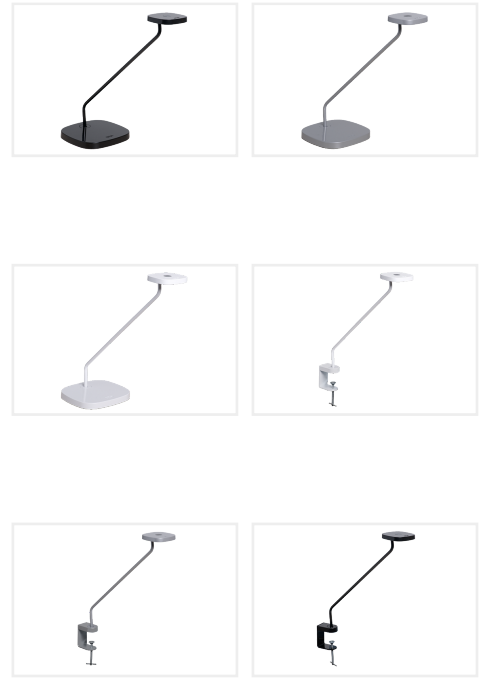

Trace

Compact LED task light

LUXO

Trace

Compact LED task light

Description

Trace is a compact LED task light, with excellent light output and minimalistic design. A slim arm carries the distinct lamp head, which has the form of a superellipse, a square with rounded edges. The task light changes shape and expression when seen from different angles.

In spite of its modest size, Trace has a definite presence and posture that makes it suitable for most modern office environments. The combination of simple lines and an elegantly shaped lamp head gives it a distinct personality.

Compact LED task light

Technical description

Light source	LED 300 lumen out. Correlated colour temperature (CCT) is 3000K, Colour rendition index (CRI) is 90.	Power supply	Plug-in 20V power supply.
Body material & colour	Full metal body made of zinc, steel and aluminium. Shade cover in plastic. Colours: white, black or silver grey.	Arm technology & movement	Two-pivot arm, 50cm. Up-and-down and side-to-side movement in both arm and shade. NB! Allowing for upward shade tilt creates more flexibility but may cause unwanted glare
Mounting	Standard with table clamp (CLA) or table base (BAS). Other mounting options are available as accessories.		A shut-off function is integrated. The light will automatically shut off after 4 or 9 hours.
Accessories	The lamp head may be complemented with a décor ring, available in three rich colours: Sweet fuchsia, Aqua marine or Street light orange.		A version with USB charger is also available. The charger is integrated in the table base.
Optic	Asymmetric light output. White, polycarbonate reflectors.		