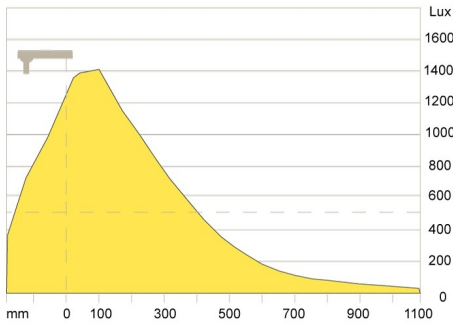

Trace

Compact LED task light

Light measurement drawings