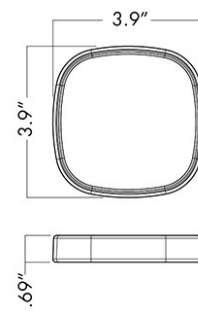

Compact LED task light

Technical description

Light source	LED 300 lumen out. Correlated colour temperature (CCT) is 3000K, Colour rendition index (CRI) is 90.	Power supply	Plug-in 20V power supply.
Body material & colour	Full metal body made of zinc, steel and aluminium. Shade cover in plastic. Colours: white, black or silver grey.	Arm technology & movement	Two-pivot arm, 50cm. Up-and-down and side-to-side movement in both arm and shade. NB! Allowing for upward shade tilt creates more flexibility but may cause unwanted glare
Mounting	Standard with table clamp (CLA) or table base (BAS). Other mounting options are available as accessories.		A shut-off function is integrated. The light will automatically shut off after 4 or 9 hours.
Accessories	The lamp head may be complemented with a décor ring, available in three rich colours: Sweet fuchsia, Aqua marine or Street light orange.		A version with USB charger is also available. The charger is integrated in the table base.
Optic	Asymmetric light output. White, polycarbonate reflectors.		

Trace

Compact LED task light

Measurement drawings

Trace

Trace Decor ring

Trace US

Trace Decor ring US

Trace