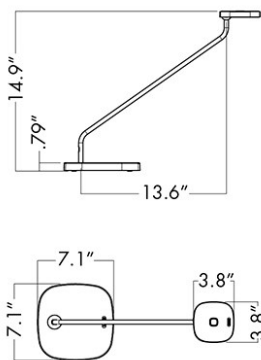

Compact LED task light

Technical description

Light source	LED 300 lumen out. Correlated colour temperature (CCT) is 3000K, Colour rendition index (CRI) is 90.	Power supply	Plug-in 20V power supply.
Body material & colour	Full metal body made of zinc, steel and aluminium. Shade cover in plastic. Colours: white, black or silver grey.	Arm technology & movement	Two-pivot arm, 50cm. Up-and-down and side-to-side movement in both arm and shade. NB! Allowing for upward shade tilt creates more flexibility but may cause unwanted glare
Mounting	Standard with table clamp (CLA) or table base (BAS). Other mounting options are available as accessories.		A shut-off function is integrated. The light will automatically shut off after 4 or 9 hours.
Accessories	The lamp head may be complemented with a décor ring, available in three rich colours: Sweet fuchsia, Aqua marine or Street light orange.		A version with USB charger is also available. The charger is integrated in the table base.
Optic	Asymmetric light output. White, polycarbonate reflectors.		

Trace

Compact LED task light

Measurement drawings

Trace

Trace Decor ring

Trace US

Trace Decor ring US

Trace