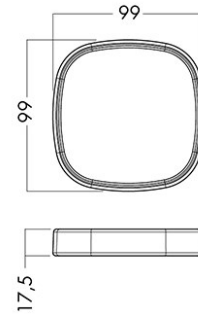

Compact LED task light

Technical description

Light source	LED 300 lumen out. Correlated colour temperature (CCT) is 3000K, Colour rendition index (CRI) is 90.	Power supply	Plug-in 20V power supply.
Body material & colour	Full metal body made of zinc, steel and aluminium. Shade cover in plastic. Colours: white, black or silver grey.	Arm technology & movement	Two-pivot arm, 50cm. Up-and-down and side-to-side movement in both arm and shade. NB! Allowing for upward shade tilt creates more flexibility but may cause unwanted glare
Mounting	Standard with table clamp (CLA) or table base (BAS). Other mounting options are available as accessories.		A shut-off function is integrated. The light will automatically shut off after 4 or 9 hours.
Accessories	The lamp head may be complemented with a décor ring, available in three rich colours: Sweet fuchsia, Aqua marine or Street light orange.		A version with USB charger is also available. The charger is integrated in the table base.
Optic	Asymmetric light output. White, polycarbonate reflectors.		

Trace

Compact LED task light

Measurement drawings

Trace

Trace Decor ring

Trace US

Trace Decor ring US

Trace