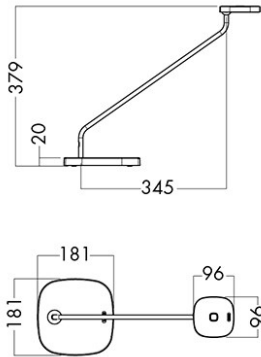

Compact LED task light

Technical description

Light source	LED 300 lumen out. Correlated colour temperature (CCT) is 3000K, Colour rendition index (CRI) is 90.	Power supply	Plug-in 20V power supply.
Body material & colour	Full metal body made of zinc, steel and aluminium. Shade cover in plastic. Colours: white, black or silver grey.	Arm technology & movement	Two-pivot arm, 50cm. Up-and-down and side-to-side movement in both arm and shade. NB! Allowing for upward shade tilt creates more flexibility but may cause unwanted glare
Mounting	Standard with table clamp (CLA) or table base (BAS). Other mounting options are available as accessories.		A shut-off function is integrated. The light will automatically shut off after 4 or 9 hours.
Accessories	The lamp head may be complemented with a décor ring, available in three rich colours: Sweet fuchsia, Aqua marine or Street light orange.		A version with USB charger is also available. The charger is integrated in the table base.
Optic	Asymmetric light output. White, polycarbonate reflectors.		

Trace

Compact LED task light

Measurement drawings

Trace

Trace Decor ring

Trace US

Trace Decor ring US

Trace